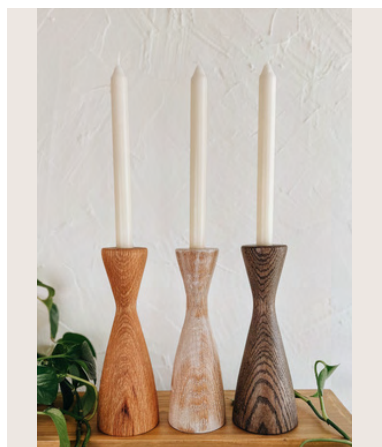

**CARPENTER CANDLE HOLDER
LARGE - NATURAL, DISTRESSED
WHITE, OR LIGHT BLACK**

HD035
MSRP: $45
WHS: $22.50